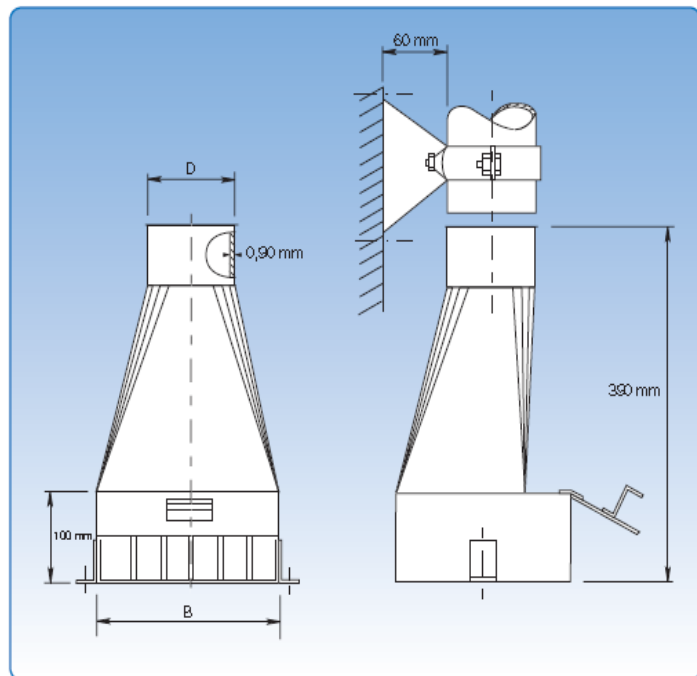

Galvanised Sweep Ups

ADS's Sweep Ups are made from 0.9mm galvanised sheet. They are used for the suction of dust and particles off the floor surface.

The sweep ups are supplied with gate and grill as standard.

Diameter: 80-200mm

Dimensional Specifications

| D | Part # | s | B | Weight |
|-----|--------|------|-----|--------|
| mm | | mm | mm | kg |
| 80 | GSU080 | 0.90 | 220 | 1.00 |
| 100 | GSU100 | 0.90 | 220 | 1.50 |
| 125 | GSU125 | 0.90 | 220 | 2.00 |
| 140 | GSU140 | 0.90 | 220 | 2.50 |
| 150 | GSU150 | 0.90 | 285 | 3.00 |
| 200 | GSU200 | 0.90 | 285 | 3.5 |